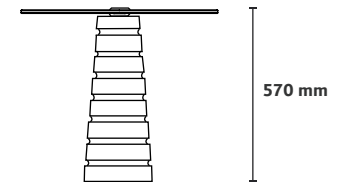

MESA DE APOIO

FARO

Design by Studio OUNE

CASOCA

3D Warehouse

Acabamentos na foto

Tampo em vidro fumê 10mm

Base off white

Dimensão na foto: Ø540 x A570mm