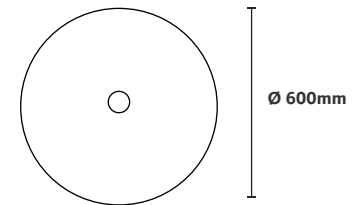

MESA DE APOIO

FARO

Design by Studio OUNE

CASOCA

3D Warehouse

Acabamentos na foto

Tampo em vidro fumê 10mm

Base off white

Dimensão na foto: Ø540 x A570mm